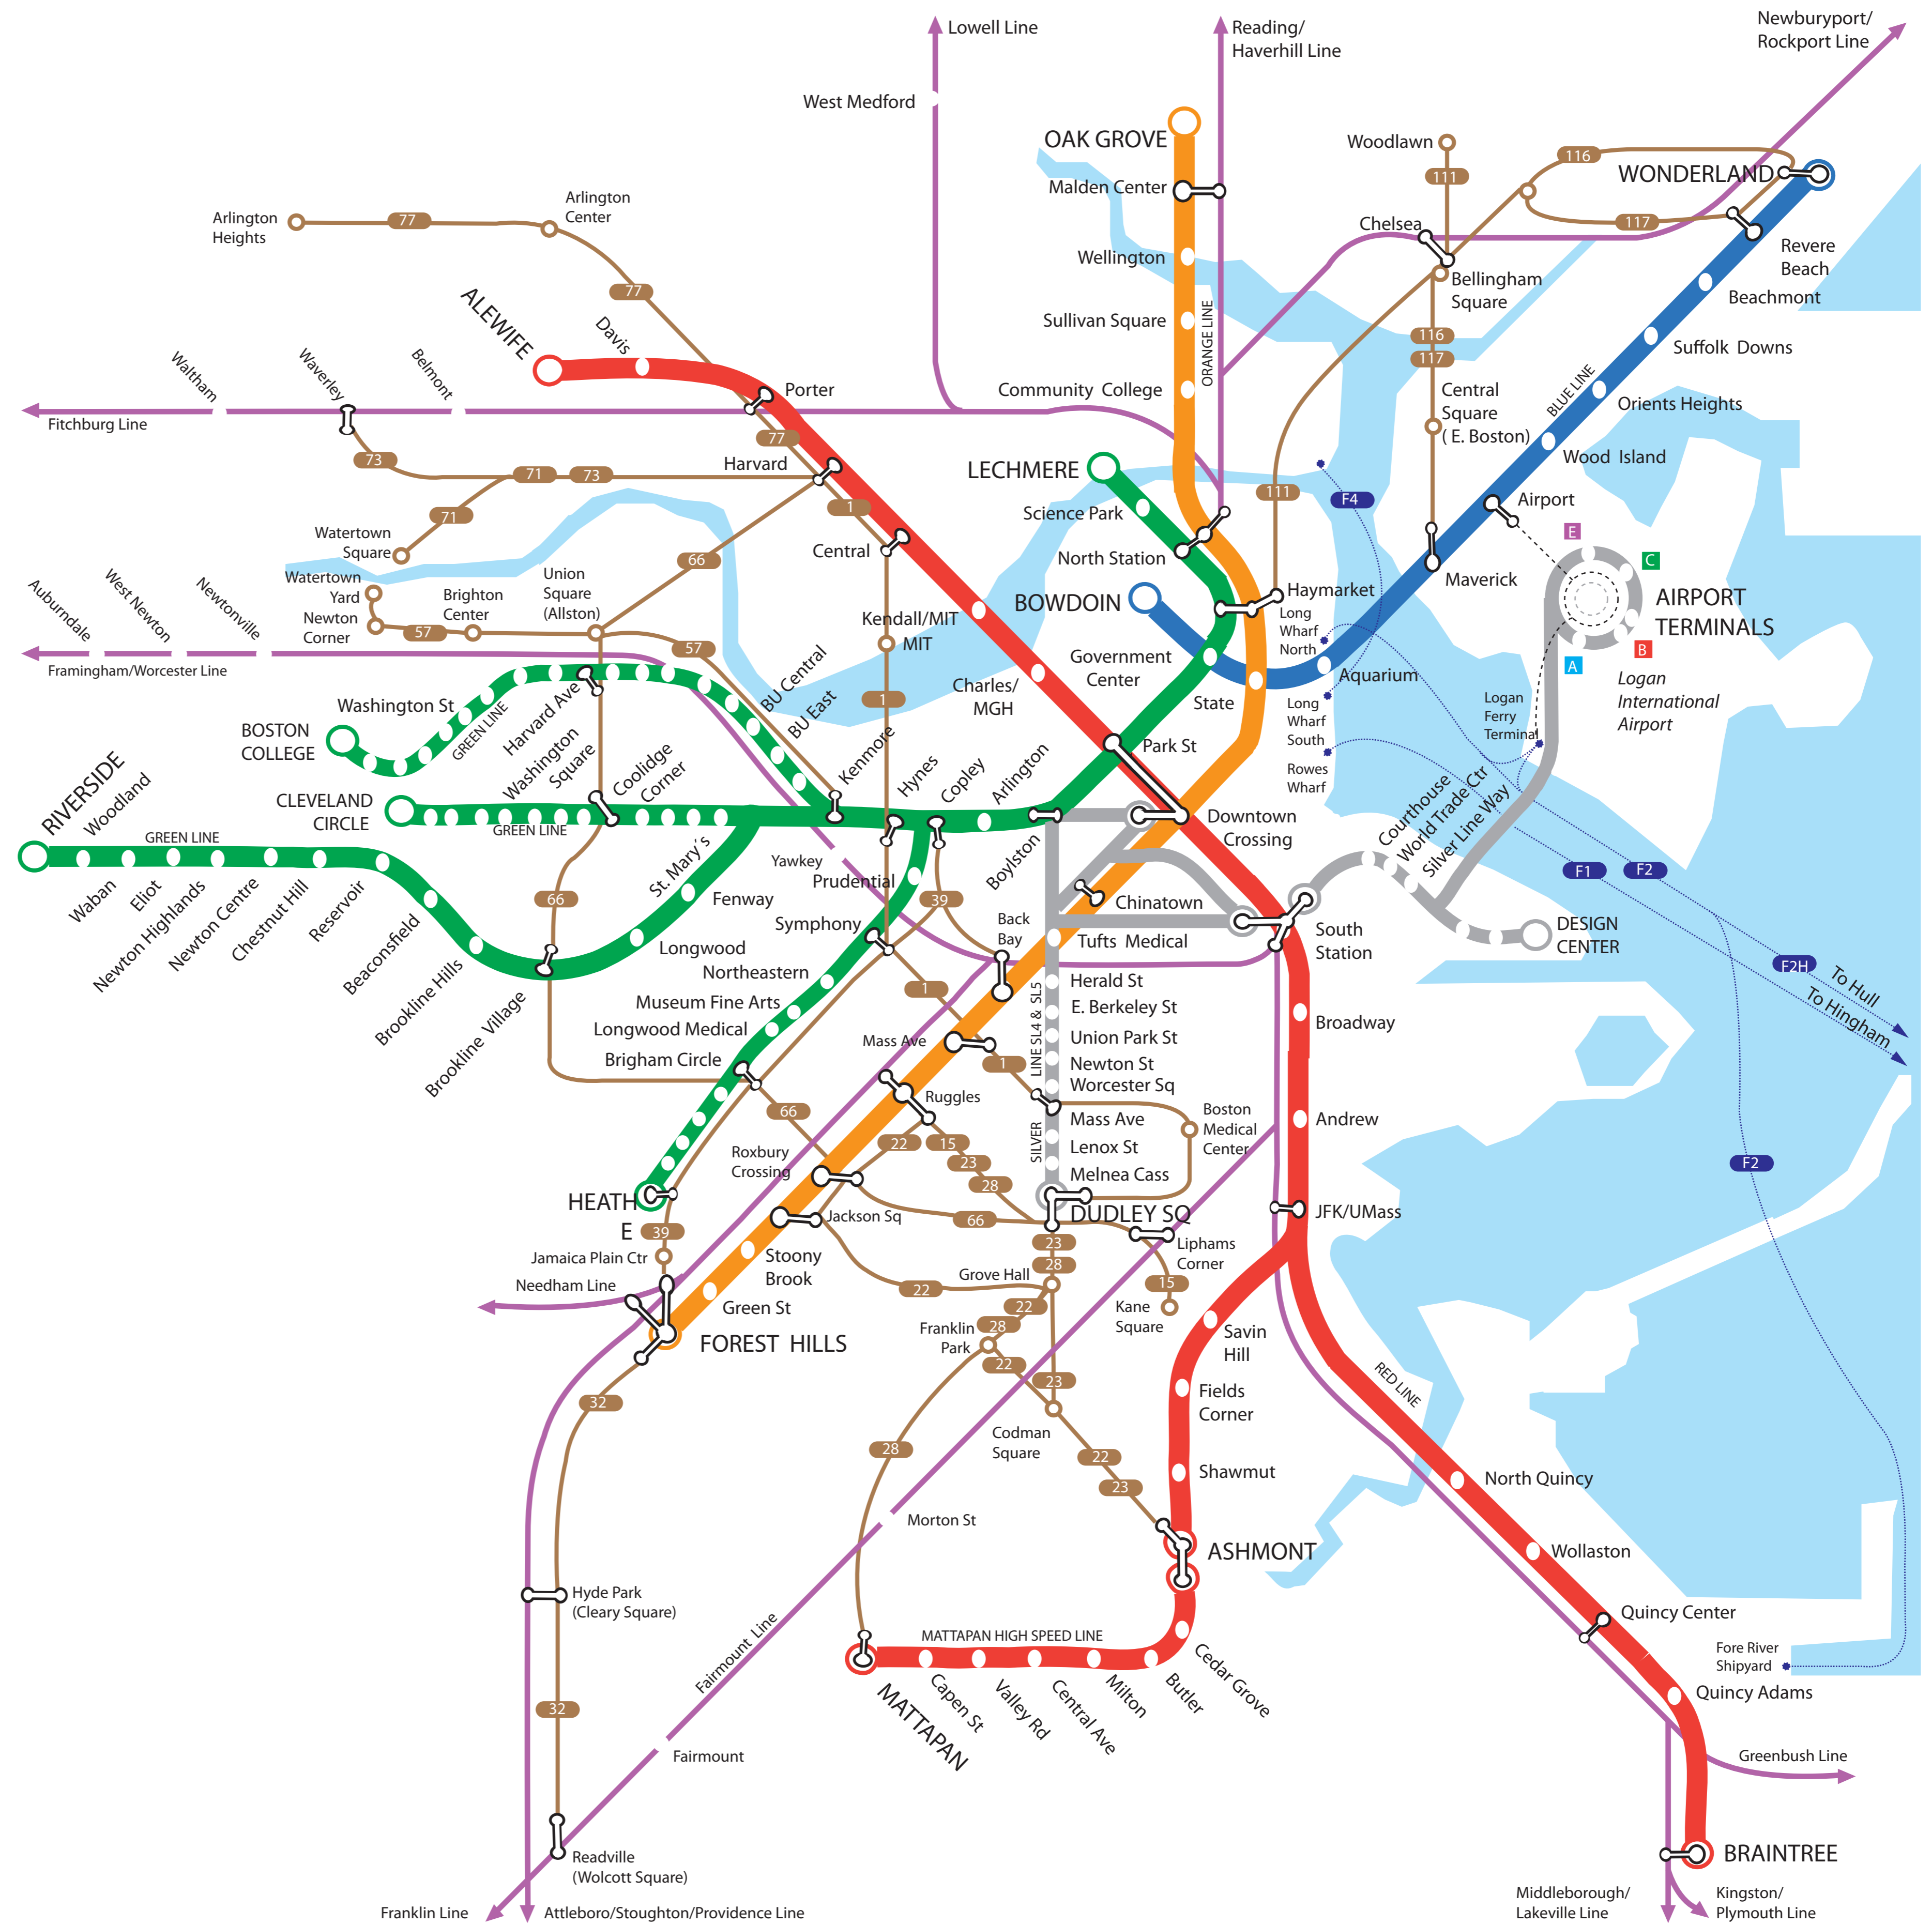

MASSACHUSETTS BAY
TRANSPORTATION AUTHORITY
RAPID TRANSIT/
KEY BUS ROUTES MAP

LEGEND

- Subway
- Silver Line
- Key Bus Route
- Commuter Rail
- Ferry
- Free shuttle bus service provided by Massport
- Transfer Station
- Terminus Station